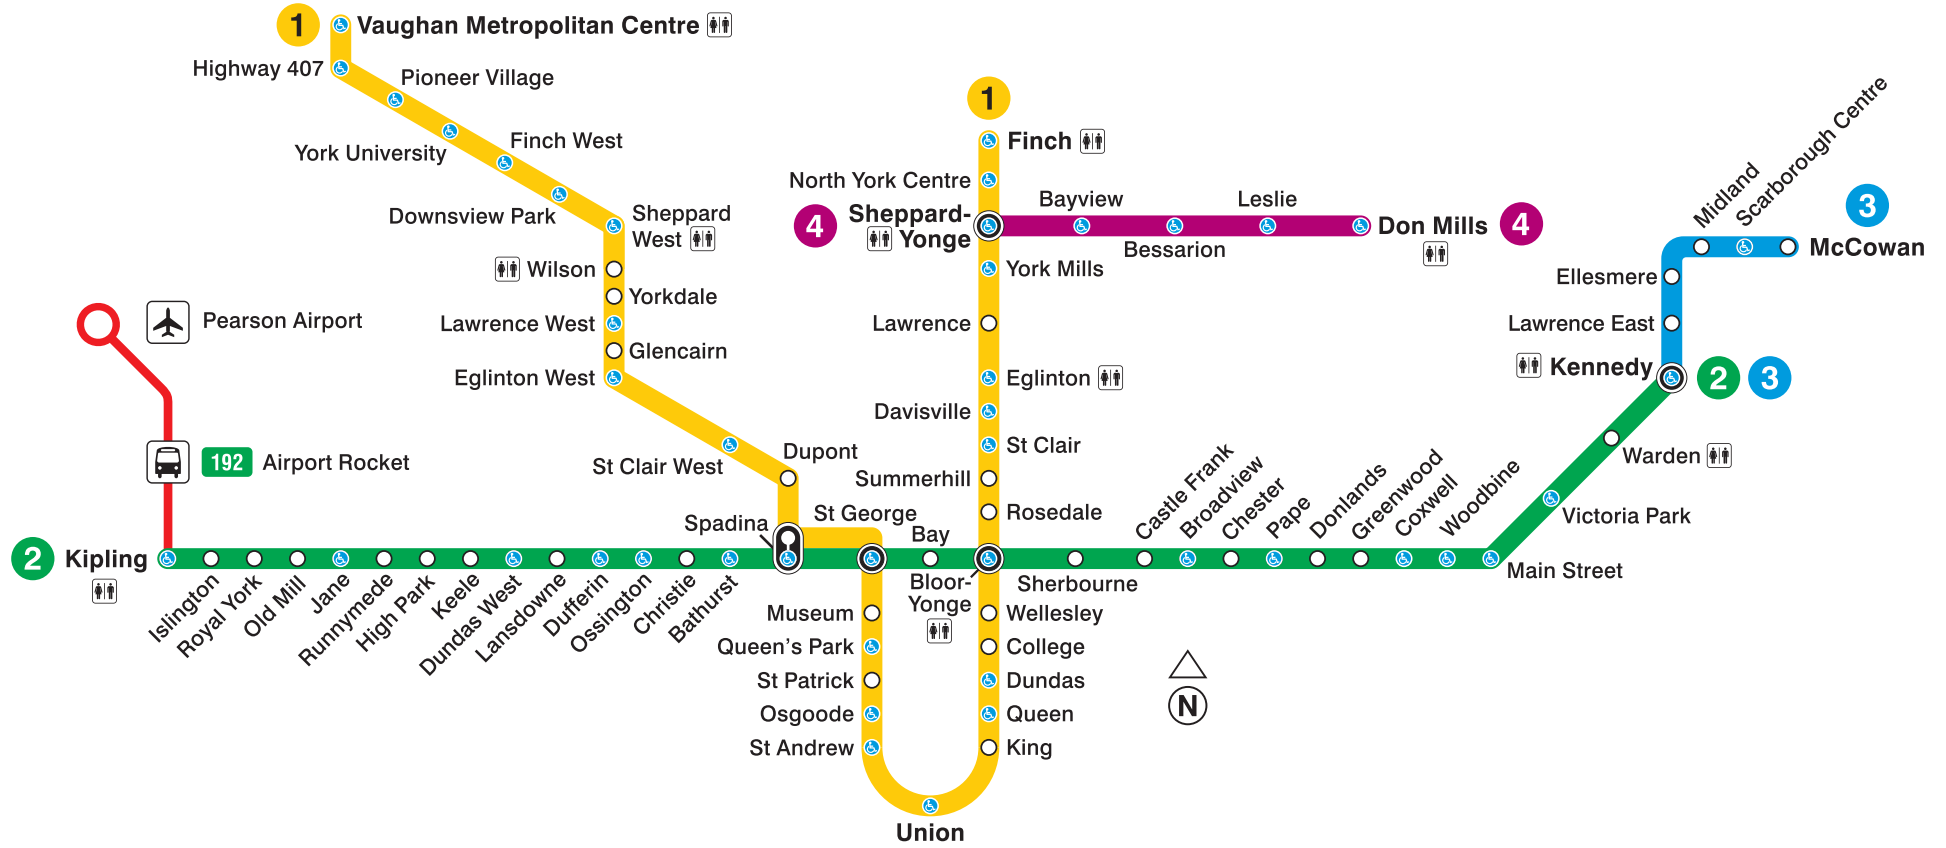

# Subway Map

- 1 Yonge-University Line
- 2 Bloor-Danforth Line
- 3 Scarborough Line
- 4 Sheppard Line
- Interchange station
- Accessible station

## Hours of operation

Weekday and Saturday service approximately 6 a.m. to 1:30 a.m.  
 Sunday service approximately 8 a.m. to 1:30 a.m.  
 Holiday start times vary

ttc.ca | Information: 416-393-4636 | Customer Service: 416-393-3030  
 YouTube Facebook Toronto Transit Commission Twitter @TTCnotices @TTChelps