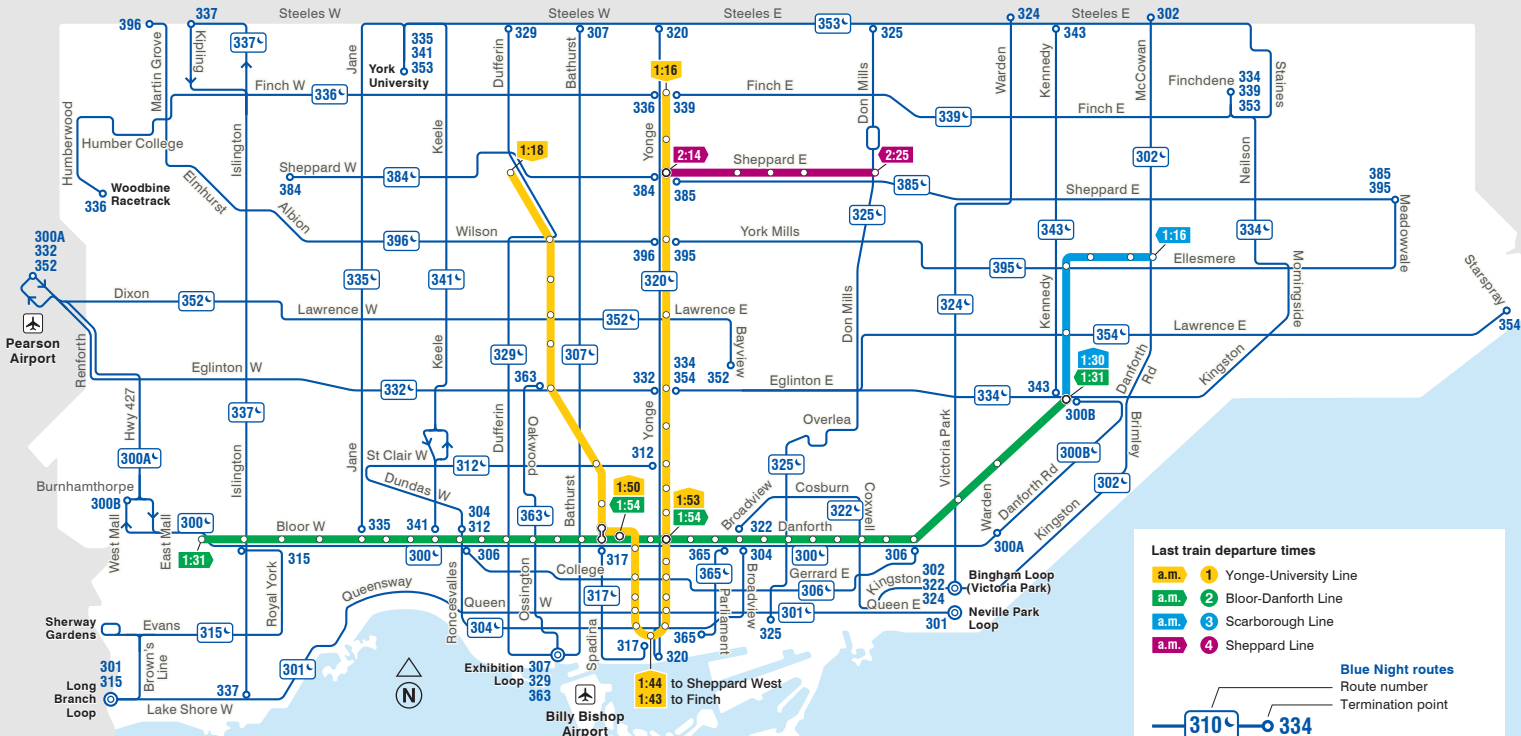

Blue Night Network Map

Last train departure times

- 1 a.m.** 1 Yonge-University Line
- 2 a.m.** 2 Bloor-Danforth Line
- 3 a.m.** 3 Scarborough Line
- 4 a.m.** 4 Sheppard Line

Blue Night routes

- Route number
- Termination point

310 **334**

All Blue Night Network routes are accessible except for 301 Queen, 304 King and 306 Carlton streetcars. Not all stops along an accessible route are accessible.

30-minute or better service, from approximately 1:30 a.m. to the start of subway service (approximately 6 a.m. on weekdays and Saturdays; 8 a.m. on Sundays).