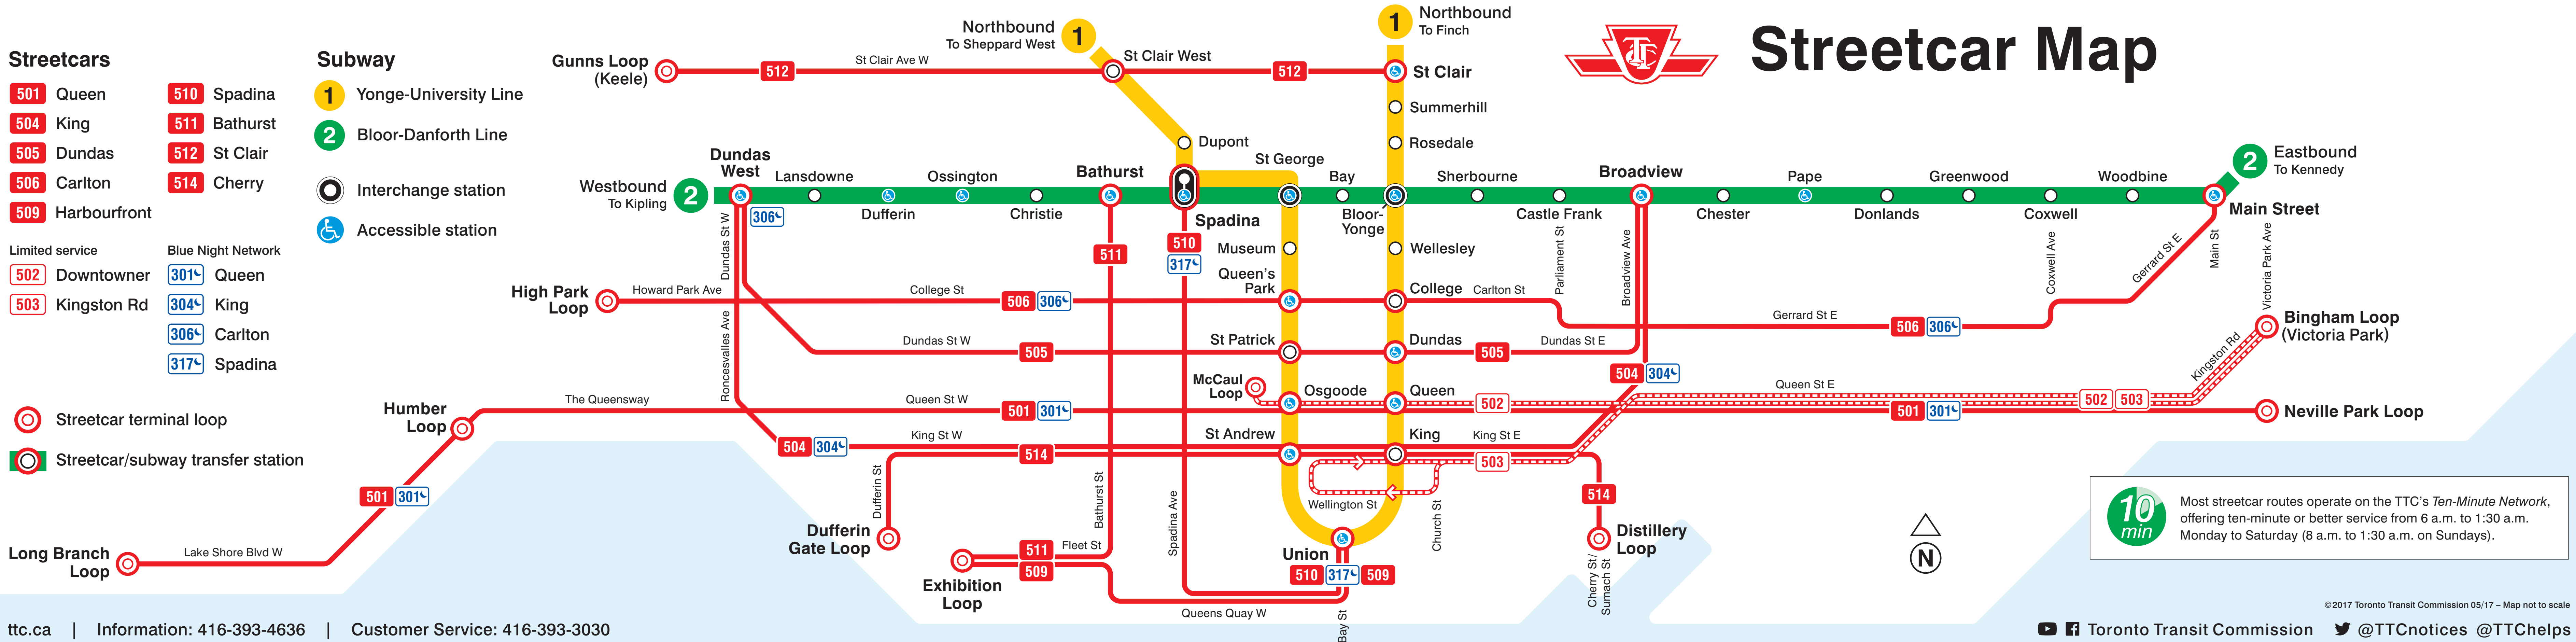

Streetcar Map

- Streetcars**
- 501 Queen
 - 510 Spadina
 - 504 King
 - 511 Bathurst
 - 505 Dundas
 - 512 St Clair
 - 506 Carlton
 - 514 Cherry
 - 509 Harbourfront
- Limited service
- 502 Downtowner
 - 503 Kingston Rd
- Blue Night Network
- 301 Queen
 - 304 King
 - 306 Carlton
 - 317 Spadina
- Streetcar terminal loop
 - Streetcar/subway transfer station

- Subway**
- 1 Yonge-University Line
 - 2 Bloor-Danforth Line
- Interchange station
 - Accessible station

10 min Most streetcar routes operate on the TTC's *Ten-Minute Network*, offering ten-minute or better service from 6 a.m. to 1:30 a.m. Monday to Saturday (8 a.m. to 1:30 a.m. on Sundays).