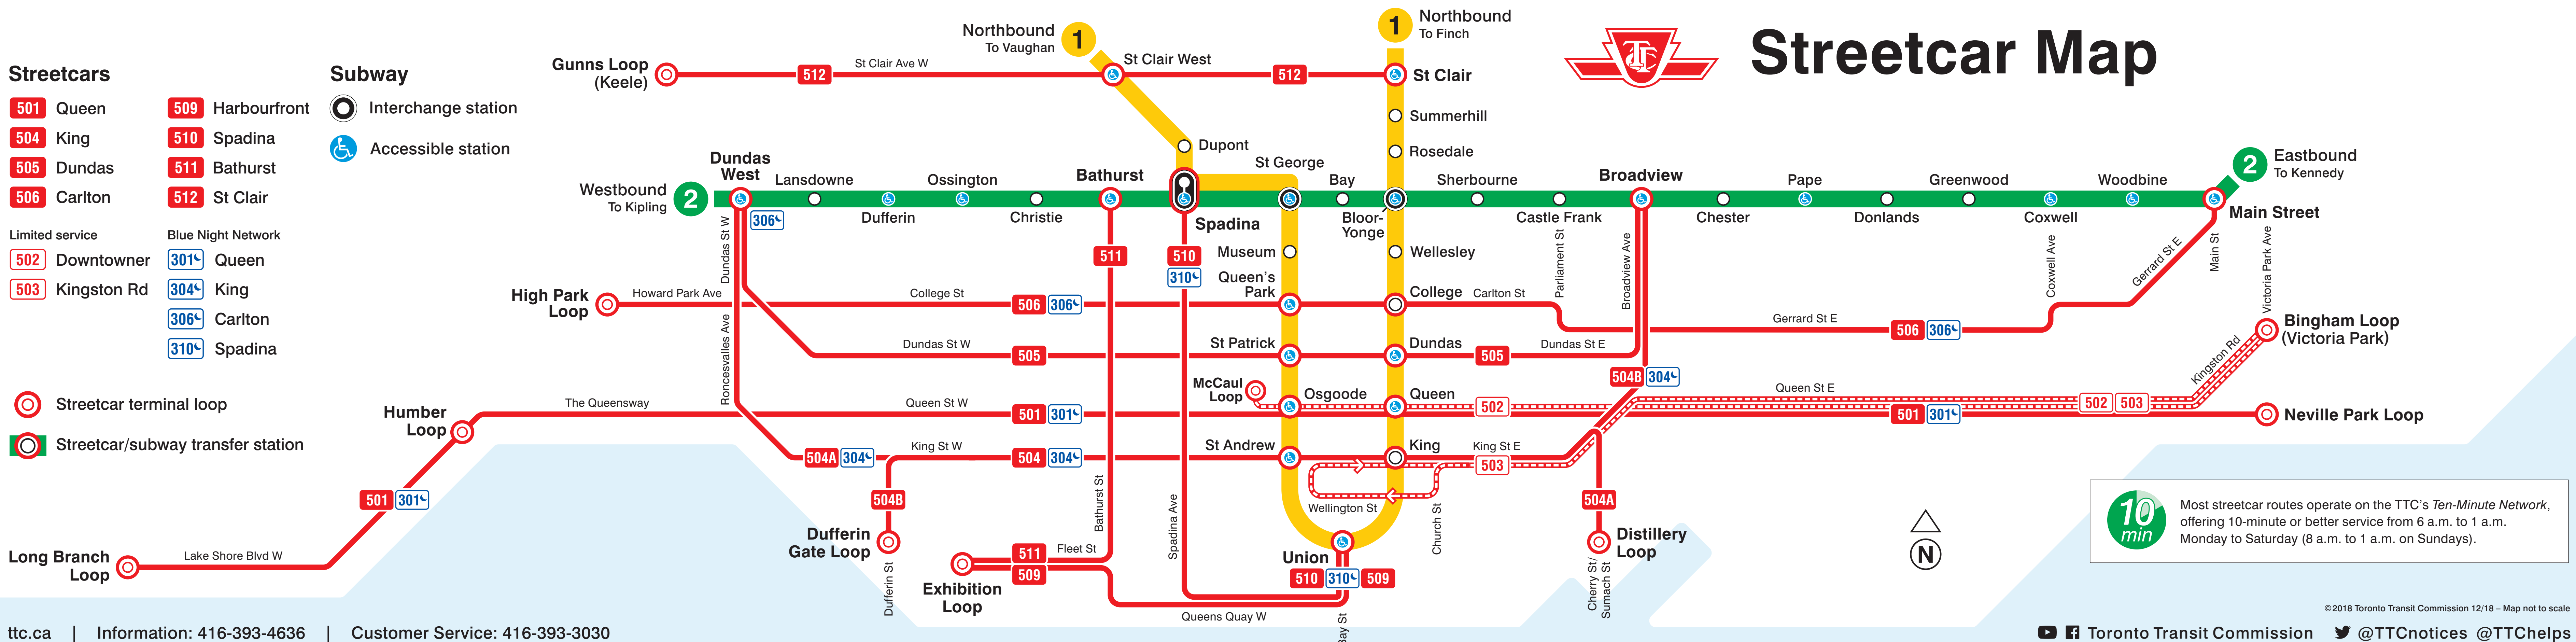

Streetcar Map

- Streetcars**
- 501** Queen
 - 504** King
 - 505** Dundas
 - 506** Carlton
 - 509** Harbourfront
 - 510** Spadina
 - 511** Bathurst
 - 512** St Clair
- Limited service
- 502** Downtowner
 - 503** Kingston Rd
- Blue Night Network
- 301** Queen
 - 304** King
 - 306** Carlton
 - 310** Spadina
- Streetcar terminal loop
 - Streetcar/subway transfer station

- Subway**
- Interchange station
 - Accessible station

10 min Most streetcar routes operate on the TTC's Ten-Minute Network, offering 10-minute or better service from 6 a.m. to 1 a.m. Monday to Saturday (8 a.m. to 1 a.m. on Sundays).