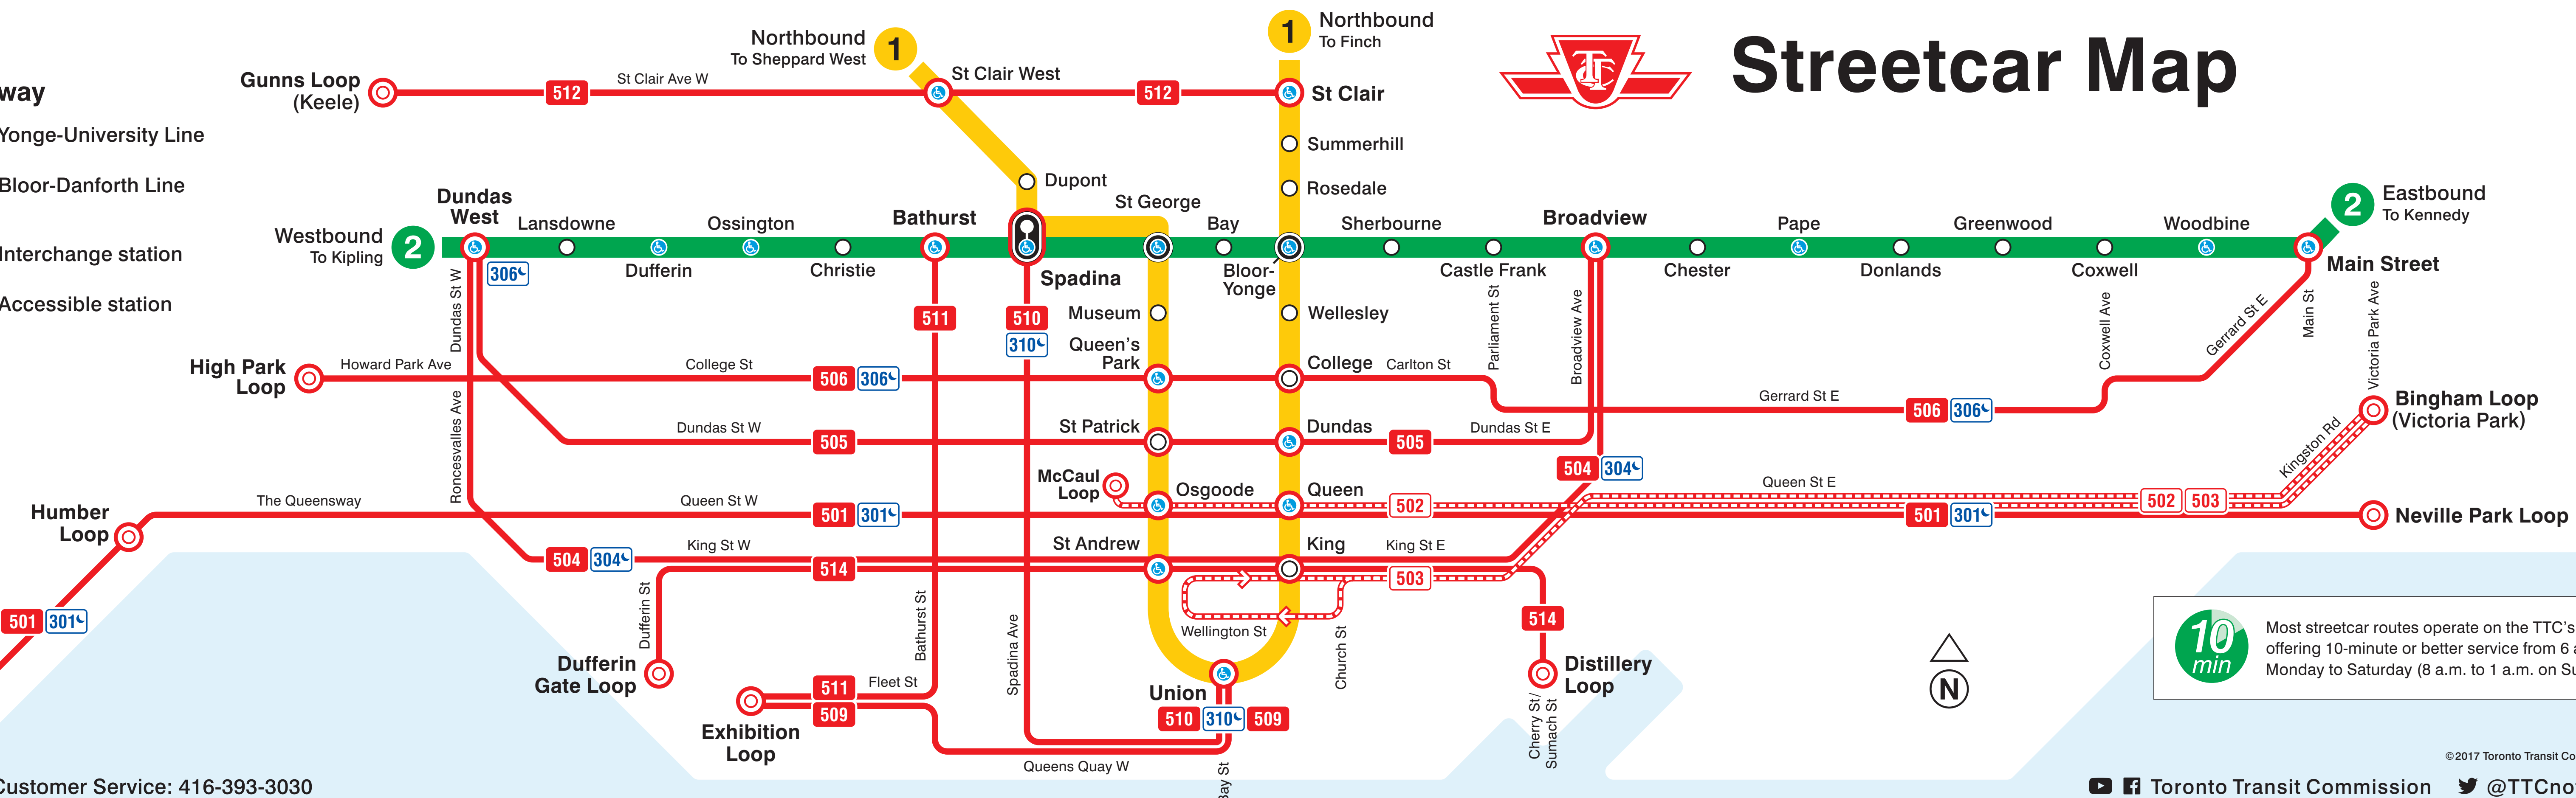

Streetcar Map

- Streetcars**
- 501 Queen
 - 504 King
 - 505 Dundas
 - 506 Carlton
 - 509 Harbourfront
 - 510 Spadina
 - 511 Bathurst
 - 512 St Clair
 - 514 Cherry
- Limited service
- 502 Downtowner
 - 503 Kingston Rd
- Blue Night Network
- 301 Queen
 - 304 King
 - 306 Carlton
 - 310 Spadina

- Subway**
- 1 Yonge-University Line
 - 2 Bloor-Danforth Line
- Interchange station
 - Accessible station

- Streetcar terminal loop
- Streetcar/subway transfer station

Long Branch Loop

10 min Most streetcar routes operate on the TTC's Ten-Minute Network, offering 10-minute or better service from 6 a.m. to 1 a.m. Monday to Saturday (8 a.m. to 1 a.m. on Sundays).